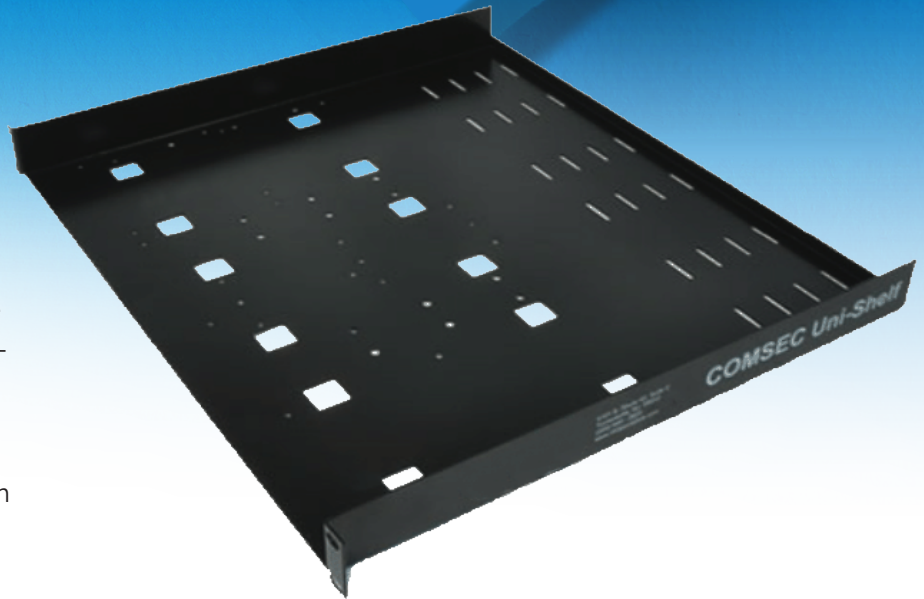

# COMSEC Uni-Shelf

The **COMSEC Uni-Shelf** is the first and only COMSEC device shelf designed to support rigidly mounting multiple vendors COMSEC devices in a mix and match manner. The COMSEC Uni-Shelf is a 1U shelf, which features mounting points for many popular NSA certified COMSEC devices, including the General Dynamics KG-175D, KG-175F, and KG-175G, and the ViaSat KG-250X and KG-250XS. It also retains most SUB-U appliances.

The COMSEC Uni-Shelf allows flexibility when configuring COMSEC rack space using an affordable and easy to use COMSEC device shelving product. Because the COMSEC Uni-Shelf's innovative design allows you to mix and match devices, you will no longer need to inventory different shelves for different products. It includes all the necessary hardware (bolts & washers) required to retain the list of supported COMSEC devices. Why spend thousands of dollars per shelf to simply mount your COMSEC equipment when the COMSEC Uni-Shelf offers unparalleled flexibility at a surprisingly low price?

The Quick Release Kit (optional) allows General Dynamics' KG-175D units to be retained, then removed, using a tool-less mounting tray design. The Slide Rail Kit (optional) allows users to fully extend the COMSEC Uni-Shelf out of the rack on full extension slide rails to gain full access to the COMSEC devices retained on the shelf. The COMSEC Uni-Shelf Straps (optional) are used to retain first generation KG-250s, KIV-19Ms, and KIV-54s (which all lack hard mounting points). Each of the optional accessories are sold separately to keep cost down for users who may not need or require all these capabilities.

## The COMSEC Uni-Shelf supports the following devices:

- ◀ (2) General Dynamics KG-175D
- ◀ (2) General Dynamics KG-175F
- ◀ (1) General Dynamics KG-175G
- ◀ (3) Viasat KG-250X
- ◀ (3) Viasat KG-250XS
- ◀ Most SUB-U appliances